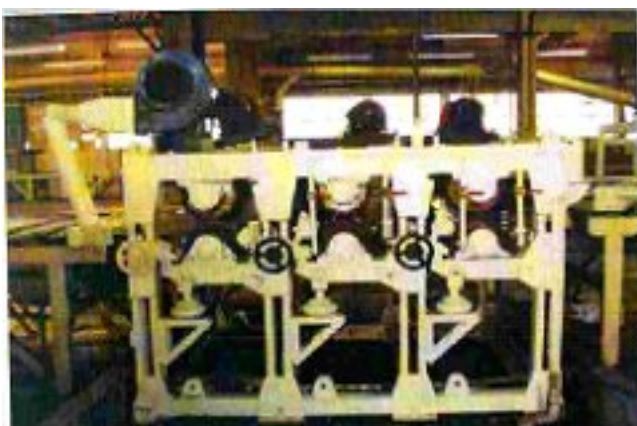

SECOND HAND HARDBOARD PLANT

Item number: 102882 / 721

Forming line

Saw

Press Siempelkamp

Sanding machine

Humidifying machine

Transverse saw