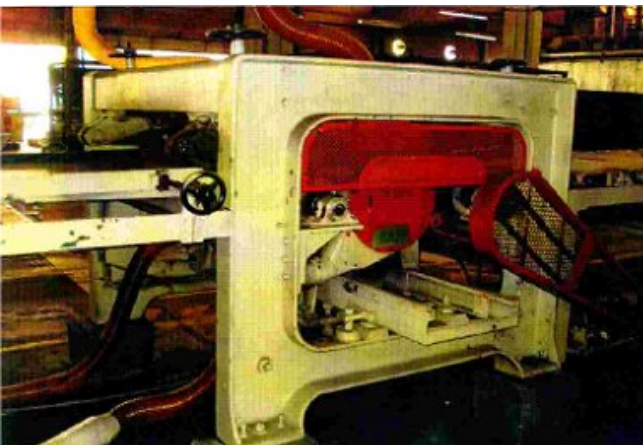

SECOND HAND HARDBOARD PLANT

Item number: 102882 / 721

Forming line

Saw

Press Siempelkamp

Sanding machine

Humidifying machine

Transverse saw